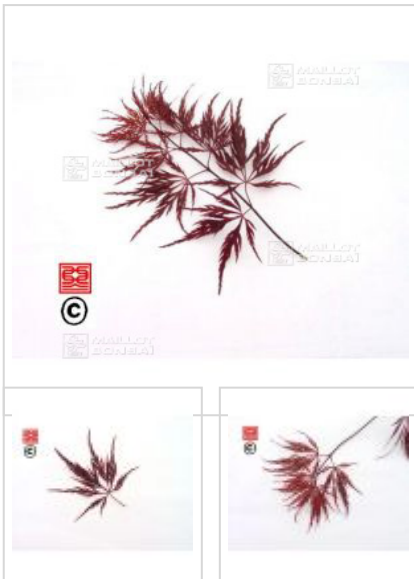

Super nigrum

› Japanese maples › *Acer matsumurae*

ref. 987

1.5 litres	26,50€
3 litres	32,00€
4 litres	38,00€

[\[+\] Show on the website](#)

Description

Leaves: laciniated, crimson in spring, dark violet in summer and reddish orange in autumn.

Technical description

<i>Species</i>	<i>Acer matsumurae</i>
<i>Variety</i>	Super nigrum
<i>Leaf colour</i>	Purple leaves
<i>Leaf shape</i>	Dissectum
<i>Adult height</i>	Less than 2 meters
<i>Shape</i>	Semi-spread
<i>Exposure</i>	Sun