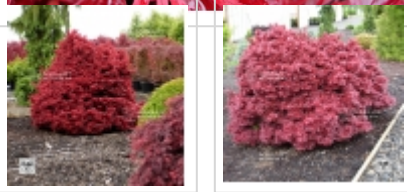

Shaina

› Japanese maples › *Acer palmatum*

ref. 912

1.5 litres	26,50€
14 litres	85,00€
3 litres	32,00€
4 litres	38,00€

[\[+\] Show on the website](#)

Description

Leaves: shiny reddish orange in spring, turning to purplish brown with bright red new shoots in summer, and then reddish orange in autumn.

Technical description

<i>Species</i>	Acer palmatum
<i>Variety</i>	Shaina
<i>Leaf colour</i>	Purple leaves
<i>Leaf shape</i>	Dissectum
<i>Adult height</i>	Less than 2 meters
<i>Shape</i>	Semi-spread
<i>Exposure</i>	Sun