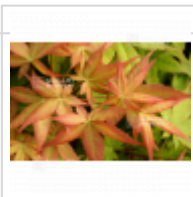

Saotome

› Japanese maples › *Acer palmatum*

ref. 889

1.5 litres	26,50€
3 litres	32,00€
4 litres	38,00€
7.5 litres	72,00€

[\[+\] Show on the website](#)

Description

Leaves: pinkish orange when the buds burst in spring, turning to green in summer with pinkish young shoots, and then red in autumn.

Technical description

<i>Species</i>	Acer palmatum
<i>Variety</i>	Saotome
<i>Leaf colour</i>	Orange leaves
<i>Leaf shape</i>	Palmated
<i>Adult height</i>	Less than 2 meters
<i>Shape</i>	Compact
<i>Exposure</i>	Sun