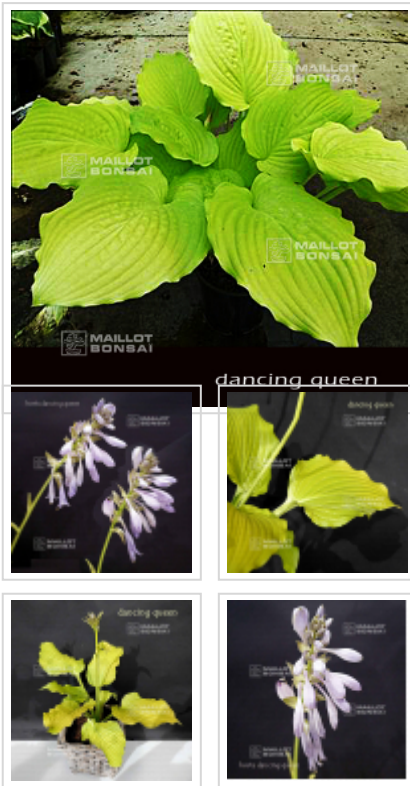

Hosta dancing queen

Hosta dancing queen

ref. 7131

[\[+\] Show on the website](#)

Description

Hosta 'Dancing Queen' has neatly rippled, light gold, deep veined foliage, 17 cm x 11 cm wide. Pale lavender flowers from mid-July to mid-August. Adult height: 50 cm x 30 cm wide.

Origin: seedling of 'Split Personality', Walek, 2006.

Big rhizome delivered in a 1 liter plastic pot.