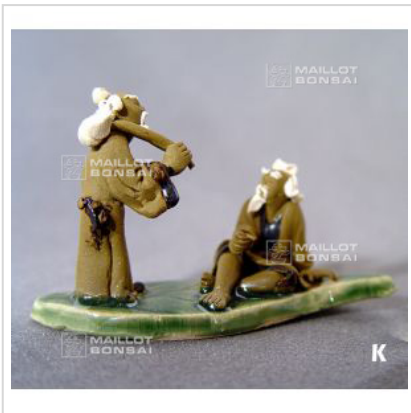

2 personnages sur feuille bananier k

› Oriental figurines › Miniature clay

ref. 6396

[\[+\] Show on the website](#)

Description

2 figurines made of polychrome terracotta on leaf of banana tree. Height: + - 50 * 80 mm. Every model being unique the stances of these figurines can be different from this photo. Very tidy traditional manufacture, every piece is unique. Used in the composition of the midget landscapes "saikei "and in accompaniment with the bonsai.