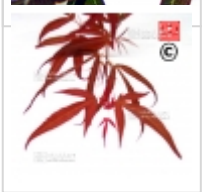

Acer amoenum seeds linearilobum rubrum

Graines érables japonais

ref. 58

[\[+\] Show on the website](#)

Description

Leaves: linear, brownish crimson in spring, turning to dark brown in summer, with bronze young shoots, and golden yellow in autumn. Bag of about 60 seeds