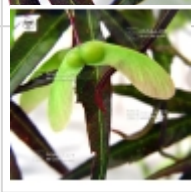

Acer amoenum seeds linearilobum rubrum

Graines érables japonais

ref. 58

[\[+\] Show on the website](#)

Description

Leaves: linear, brownish crimson in spring, turning to dark brown in summer, with bronze young shoots, and golden yellow in autumn. Bag of about 60 seeds