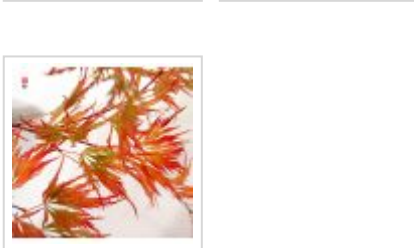

Dr baker

› Japanese maples › *Acer palmatum*

ref. 307

1.5 litres	26,50€
3 litres	32,00€
4 litres	38,00€

[\[+\] Show on the website](#)

Description

Foliage quick green lacinié of green springs darkened in summer becoming orange yellow in fall.

Technical description

<i>Species</i>	Acer palmatum
<i>Variety</i>	Dr baker
<i>Leaf colour</i>	Green leaves
<i>Leaf shape</i>	Dissectum
<i>Adult height</i>	Less than 2 meters
<i>Shape</i>	Semi-spread
<i>Exposure</i>	Sun