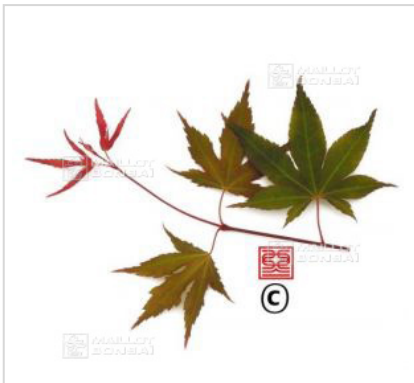

Daiji sen

› Japanese maples › *Acer amoenum*

ref. 280

1.5 litres	26,50€
3 litres	32,00€
4 litres	38,00€

[\[+\] Show on the website](#)

Description

Leaves: brownish red in spring, green during the summer with pink young shoots, then orange in autumn.

Technical description

<i>Species</i>	Acer amoenum
<i>Variety</i>	Daiji sen
<i>Leaf colour</i>	Brown leaves
<i>Leaf shape</i>	Palmated
<i>Adult height</i>	Between 2 and 4 meters
<i>Shape</i>	Natural
<i>Exposure</i>	Sun