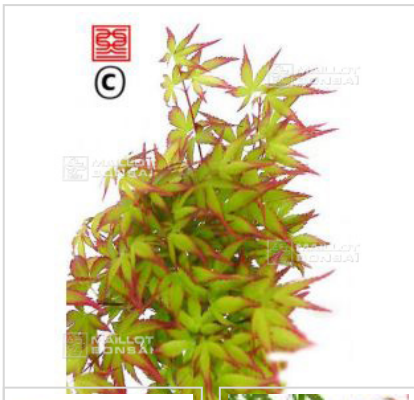

Chishio hime

› Japanese maples › *Acer palmatum*

ref. 253

1.5 litres	26,50€
10 litres	88,00€
3 litres	32,00€
4 litres	38,00€

[\[+\] Show on the website](#)

Description

Leaves: tender green edged with red in spring, turning to green in summer and golden yellow in autumn. This variety has more vigorous shoots than the standard chishio type.

Technical description

<i>Species</i>	Acer palmatum
<i>Variety</i>	Chishio hime
<i>Leaf colour</i>	Green leaves
<i>Leaf shape</i>	Palmated
<i>Adult height</i>	Between 2 and 4 meters
<i>Shape</i>	Natural
<i>Exposure</i>	Sun