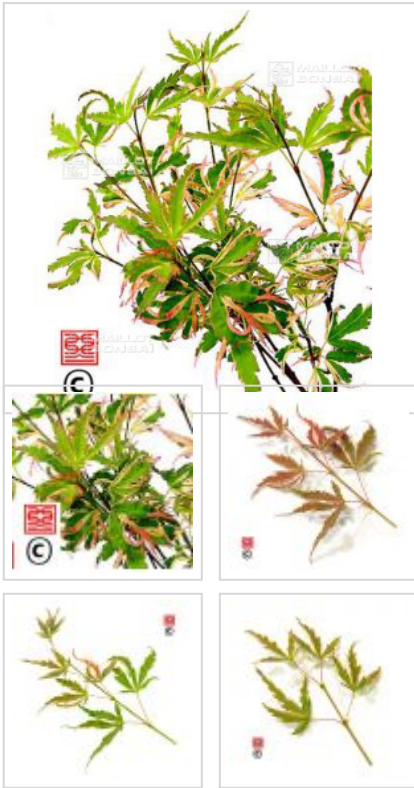

Butterfly

› Japanese maples › *Acer palmatum*

ref. 234

1.5 litres	26,50€
3 litres	32,00€
4 litres	38,00€

[\[+\] Show on the website](#)

Description

Leaves: slightly misshapen, green edged with pink and white. In autumn, they turn reddish orange.

Technical description

<i>Species</i>	Acer palmatum
<i>Variety</i>	Butterfly
<i>Leaf colour</i>	Variegated leaves
<i>Leaf shape</i>	Palmated
<i>Adult height</i>	Between 2 and 4 meters
<i>Shape</i>	Natural
<i>Exposure</i>	Sun