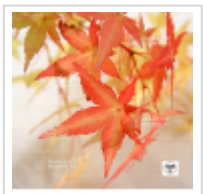

## Bi hoo

› Japanese maples › *Acer palmatum*

ref. 221

1.5 litres	<b>26,50€</b>
10 litres	<b>75,00€</b>
15 litres	<b>125,00€</b>
3 litres	<b>32,00€</b>
4 litres	<b>38,00€</b>

[\[+\] Show on the website](#)

### Description

Leaves: greenish pink to yellow in spring, light green in summer and then yellow in autumn. The wood turns apricot yellow or orange throughout the winter on branches 1 to 4 or 5 years old. New variety in 2004, exclusive to the Maillot Nurseries. Often used in association with sango kaki, beni kawa, or aoyagi ukon for the contrasting colours. Variety introduced into Europe by the Maillot Nurseries.

### Technical description

<i>Species</i>	Acer palmatum
<i>Variety</i>	Bi hoo
<i>Leaf colour</i>	Green leaves
<i>Leaf shape</i>	Palmated
<i>Adult height</i>	Between 2 and 4 meters
<i>Shape</i>	Natural
<i>Exposure</i>	Partial shade