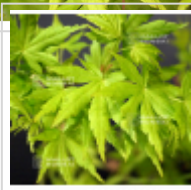

Acer palmatum going green ® variété protégée

› Japanese maples › Acer palmatum

ref. 2000

1.5 litres

26,50€

14 litres

105,00€

3 litres

32,00€

4 litres

38,00€

7.5 litres

72,00€

[[+] Show on the website](#)

Description

Spring Foliage of clear green luminous, green tender spring during the summery period. Orange yellow in fall. Weak development about 2 meter of height and 1.5 width.

Acer palmatum going green ® variety protected forbidden multiplication.

Technical description

<i>Species</i>	Acer palmatum
<i>Variety</i>	Acer palmatum going green ® variété protégée
<i>Leaf colour</i>	Green leaves
<i>Leaf shape</i>	Palmated
<i>Adult height</i>	Between 2 and 4 meters
<i>Shape</i>	Natural
<i>Exposure</i>	Sun