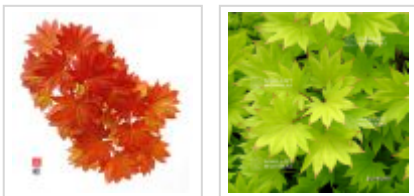

Aureum shirasawanum

› Japanese maples › *Acer shirasawanum*

ref. 169

1.5 litres	28,50€
10 litres	145,00€
3 litres	45,00€
4 litres	55,00€
7.5 litres	85,00€

[\[+\] Show on the website](#)

Description

Wide, lemon yellow leaves ribbed with clearly visible brownish pink in spring, turning to green in summer and fiery reddish orange in autumn. The most brightly coloured variety in the acer genus. Slow growing. Avoid full sun.

ATTENTION of has it the slow growth of this variety the plantations sold in pot of 1.5 l make only + - 15/25 cm of height

Technical description

<i>Species</i>	Acer shirasawanum
<i>Variety</i>	Aureum shirasawanum
<i>Leaf colour</i>	Yellow leaves
<i>Leaf shape</i>	Others
<i>Adult height</i>	Greater than 4 meters
<i>Shape</i>	Natural
<i>Exposure</i>	Partial shade