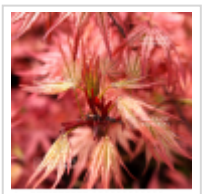

Amagi shigure

› Japanese maples › *Acer amoenum*

ref. 131

1.5 litres

26,50€

3 litres

55,00€

4 litres

45,00€

50 litres

295,00€

7.5 litres

75,00€

[\[+\] Show on the website](#)

Description

Leaves: bright pink ribbed with brown in early spring, orange till midsummer and then shiny crimson or reddish orange in autumn. Best grown in partial shade. Splendid!

Attention, the plants, particularly those in 7.5-liter pots, are only 50 to 60 cm tall. This variety has slow growth.

Technical description

<i>Species</i>	Acer amoenum
<i>Variety</i>	Amagi shigure
<i>Leaf colour</i>	Veined
<i>Leaf shape</i>	Palmated
<i>Adult height</i>	Less than 2 meters
<i>Shape</i>	Natural
<i>Exposure</i>	Partial shade