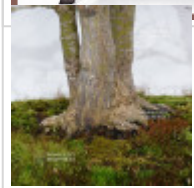

Acer palmatum ref :13010265

Yama momiji

ref. 12392

1.560,00€

voluminous/heavy item
extra shipping of 24.00€

[[+] Show on the website](#)

Description

Origin / Nursery: Nursery of Master Murakawa.

Tree height: 600 mm Width: 540 mm Pot: Glazed pot, 460 x 370 x 55 mm

Style: Kabudachi (multi-trunk), three trunks (San-kan) Age and characteristics:

Over 35 years old, grown from seed, well-formed branch pads, very beautiful

bark. Trunk diameters: approx. 40 / 30 / 20 mm Nebari: approx. 160 mm

Cultivation / Exposure: Full sun in spring, partial shade in summer. Excellent trunk taper, no major pruning scars or wire marks. Repotted: March 2024 Sold without display stand. Photographed: January 2026