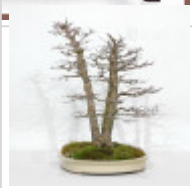

Acer palmatum ref :13010265

Yama momiji

ref. 12392

1.560,00€

voluminous/heavy item
extra shipping of 24.00€

[\[+\] Show on the website](#)

Description

Origin / Nursery: Nursery of Master Murakawa.

Tree height: 600 mm Width: 540 mm Pot: Glazed pot, 460 x 370 x 55 mm

Style: Kabudachi (multi-trunk), three trunks (San-kan) Age and characteristics:

Over 35 years old, grown from seed, well-formed branch pads, very beautiful

bark. Trunk diameters: approx. 40 / 30 / 20 mm Nebari: approx. 160 mm

Cultivation / Exposure: Full sun in spring, partial shade in summer. Excellent trunk taper, no major pruning scars or wire marks. Repotted: March 2024 Sold without display stand. Photographed: January 2026