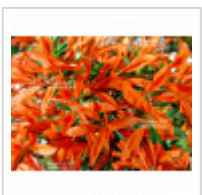

## Rhododendron kinsai 20100251

*Rhododendron laeteritium kinsai*

ref. 12341

**2.640,00€**

**voluminous/heavy item**  
extra shipping of 22.00€

[\[+\] Show on the website](#)

### Description

Tree height (without pot): approx. 750 mm

Width: 680 mm Magnificent, exceptional bonsai presented in a high-quality, signed, handmade unglazed Yixing pot (Ø 600 x 120 mm). Moyogi style with a powerful trunk (Ø 120–140 mm at the base) and an impressive nebari of 300–320 mm. This is the “KINSAI” variety, renowned for its spectacular flowers with fine, orange-red linear petals. The tree features a beautifully balanced and harmonious root spread, with well-formed branch pads. No large pruning scars or wire marks. Easy to grow, it thrives in full sunlight and benefits from good fertilization after flowering. Photographed in October 2025. An outstanding bonsai for the discerning collector, combining strength, elegance, and rare beauty.