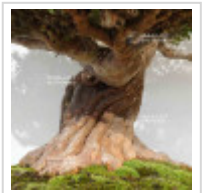

### Description

Tree height (without pot): approx. 750 mm

Width: 680 mm Magnificent, exceptional bonsai presented in a high-quality, signed, handmade unglazed Yixing pot (Ø 600 x 120 mm). Moyogi style with a powerful trunk (Ø 120–140 mm at the base) and an impressive nebari of 300–320 mm. This is the “KINSAI” variety, renowned for its spectacular flowers with fine, orange-red linear petals. The tree features a beautifully balanced and harmonious root spread, with well-formed branch pads. No large pruning scars or wire marks. Easy to grow, it thrives in full sunlight and benefits from good fertilization after flowering. Photographed in October 2025. An outstanding bonsai for the discerning collector, combining strength, elegance, and rare beauty.