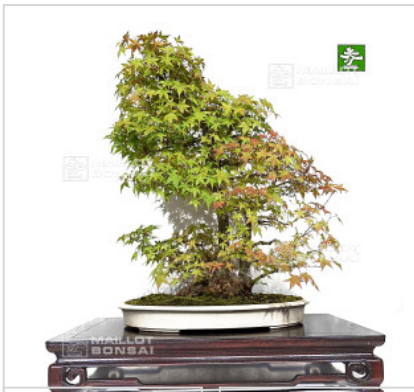

## Acer palmatum beni chidori 24070257

*Acer palmatum beni chidori*

ref. 12264

**3.290,00€**

**voluminous/heavy item**

*extra shipping of 12.00€*

[\[+\] Show on the website](#)

### Description

Tree height (without pot): 750 mm – Branch spread: approximately 700 mm  
Glazed pot: 590 x 450 x 70 mm A raft style bonsai featuring seven trunks with well-formed branch pads. No visible wire scars or major pruning wounds. Branches are evenly and alternately distributed. The foliage offers stunning seasonal colors: pink and red in spring, green in summer, then vibrant fiery red-orange in autumn. A sunny exposure is recommended to enhance the autumn foliage coloration. This beautiful specimen has been refined to perfect its branching. It originates from air-layering, ensuring no grafting marks and a superb, regular nebari. An exceptional bonsai, ideal for collectors. Stand not included. Origin: Imai Chiaru Nurseries, renowned in Japan for the quality of their masterpieces. From Guy Maillot collection for more than 20 years.