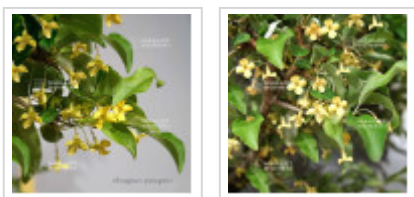

Eleagnus pungens maculata aurea 12020258

Eleagnus pungens

ref. 12257

240,00€

[\[+\] Show on the website](#)

Description

Tree height: 400 mm

Width: 300 mm Pot: Glazed ceramic, blue color — 300 x 230 x 80 mm Style: Moyogi (informal upright) The Eleagnus, also known as silverberry or Bohemian olive, is an evergreen shrub with oval leaves marbled in green and yellow, silver on the underside. New shoots emerge copper-colored, and the small, fragrant flowers are waxy yellow. By the end of the season, they produce olive-shaped fruits, reddish-brown in color, measuring 8 to 12 mm. This bonsai is over 10 years old, grown from cutting, with well-formed foliage pads. It requires full sun exposure. No wire scars or major pruning wounds. Photographed in February 2025 Display table not included