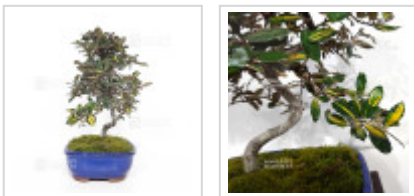

Eleagnus pungens maculata aurea 12020258

Eleagnus pungens

ref. 12257

240,00€

[\[+\] Show on the website](#)

Description

Tree height: 400 mm

Width: 300 mm Pot: Glazed ceramic, blue color — 300 x 230 x 80 mm Style: Moyogi (informal upright) The Eleagnus, also known as silverberry or Bohemian olive, is an evergreen shrub with oval leaves marbled in green and yellow, silver on the underside. New shoots emerge copper-colored, and the small, fragrant flowers are waxy yellow. By the end of the season, they produce olive-shaped fruits, reddish-brown in color, measuring 8 to 12 mm. This bonsai is over 10 years old, grown from cutting, with well-formed foliage pads. It requires full sun exposure. No wire scars or major pruning wounds. Photographed in February 2025 Display table not included