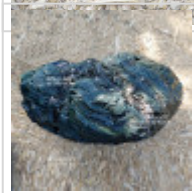

Roche samba n° 500-12229

› *Lanterns, basins and statues*

ref. 12229

1.285,00€

voluminous/heavy item
extra shipping of 75.00€

[\[+\] Show on the website](#)

Description

Samba rock imported from Japan. Unique, natural piece with its own veining. This type of rock is used in the creation of Japanese gardens, chaniwa, tea gardens, or stroll gardens. Outer dimensions: 800*500 mm. Height: 400 mm. To showcase the beauty of the green-blue veining in this rock, we moistened it before photographing it at its most radiant.