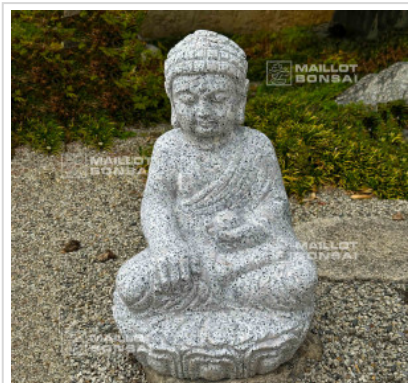

Granit buddha 50 cm.

Statue en granit

ref. 12221

320,00€

voluminous/heavy item

extra shipping of 65.00€

[\[+\] Show on the website](#)

Description

Height 50 cm. Width: +-33 cm, depth +- 33 cm

Approximate weight of: 55 kilograms. Real unique piece made of granite, with the very visible cleanness of the strokes of scissors of the sculptor (to not to confound with the sets in garden center.