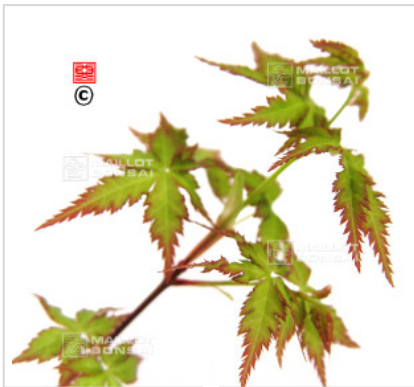

## Kinky krinkle

› Japanese maples › *Acer palmatum*

ref. 12211

1.5 litres

**26,50€**

3 litres

**38,00€**

[\[+\] Show on the website](#)

### Description

In spring, the young leaves emerge in a beautiful soft green with bright red margins, before quickly turning entirely light green. During summer, the foliage takes on a delicately crinkled appearance, reminiscent of the Shishigashira variety. Autumn reveals its full splendor as the leaves turn a deep, vibrant scarlet red.

*Acer palmatum* 'Kinky Krinkle' is a still relatively unknown Japanese maple, selected by Talon Buchholz of Buchholz & Buchholz Nursery in Oregon, USA. It stands out for its upright, elegant habit and finely textured foliage. The leaves are curled along the edges and finely serrated.

### Technical description

<i>Species</i>	<i>Acer palmatum</i>
<i>Variety</i>	Kinky krinkle
<i>Leaf colour</i>	Green leaves
<i>Leaf shape</i>	Made tense
<i>Adult height</i>	Between 2 and 4 meters
<i>Shape</i>	Compact
<i>Exposure</i>	Sun