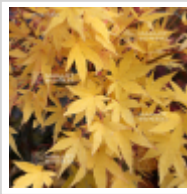

Cupid

› Japanese maples › *Acer palmatum*

ref. 12204

3 litres

32,00€

[\[+\] Show on the website](#)

Description

Foliage is pinkish-yellow-green in spring, dark green in summer, and orange-red in autumn. In winter, the wood turns red on the branches from the past two years.

'Cupid' is a dwarf mutation discovered by Mr. Maple on a coral bark Japanese maple, shown in the photo. Grafting this dense mutation produced a dwarf coral bark Japanese maple that will reach 6 to 8 feet (1.8 to 2.4 meters) in 15 years. Its fall color is a bright yellow.