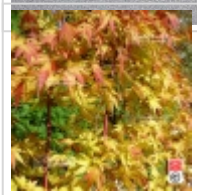

Cupid

› Japanese maples › *Acer palmatum*

ref. 12204

3 litres

32,00€

[\[+\] Show on the website](#)

Description

Foliage is pinkish-yellow-green in spring, dark green in summer, and orange-red in autumn. In winter, the wood turns red on the branches from the past two years.

'Cupid' is a dwarf mutation discovered by Mr. Maple on a coral bark Japanese maple, shown in the photo. Grafting this dense mutation produced a dwarf coral bark Japanese maple that will reach 6 to 8 feet (1.8 to 2.4 meters) in 15 years. Its fall color is a bright yellow.