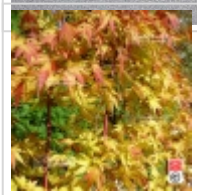

## Cupid

› Japanese maples › *Acer palmatum*

ref. 12204

3 litres

**32,00€**

[\[+\] Show on the website](#)

### Description

Foliage is pinkish-yellow-green in spring, dark green in summer, and orange-red in autumn. In winter, the wood turns red on the branches from the past two years.

'Cupid' is a dwarf mutation discovered by Mr. Maple on a coral bark Japanese maple, shown in the photo. Grafting this dense mutation produced a dwarf coral bark Japanese maple that will reach 6 to 8 feet (1.8 to 2.4 meters) in 15 years. Its fall color is a bright yellow.