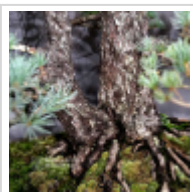

### Description

Masterpiece – Collector's Item

On or about 60 years old.

The tree measures 980 mm in height with a branch width of 770 mm.

It is planted in a handcrafted Japanese pot measuring 620 x 450 x 75 mm, in a sand grey color.

This superb shallow pot highlights the beauty of the bonsai, evoking a strong emotional response from the viewer.

There are no major pruning scars or visible wire marks.

The style is Sokan (twin-trunk), with trunk diameters of 60 mm and 90 mm, and a nebari of 400 to 420 mm.

This bonsai is a five-needle pine grown from natural seed, featuring vibrant green, fine, and short needles.

It is rare to find white pines of such beauty in the twin-trunk style.

The perfect taper of the trunks, remarkable bark texture, harmonious branch placement, and well-balanced overall proportions make this pine an exceptional specimen, ideal for discerning collectors.