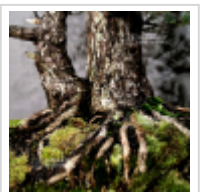

### Description

Masterpiece – Collector's Item

On or about 60 years old.

The tree measures 980 mm in height with a branch width of 770 mm.

It is planted in a handcrafted Japanese pot measuring 620 x 450 x 75 mm, in a sand grey color.

This superb shallow pot highlights the beauty of the bonsai, evoking a strong emotional response from the viewer.

There are no major pruning scars or visible wire marks.

The style is Sokan (twin-trunk), with trunk diameters of 60 mm and 90 mm, and a nebari of 400 to 420 mm.

This bonsai is a five-needle pine grown from natural seed, featuring vibrant green, fine, and short needles.

It is rare to find white pines of such beauty in the twin-trunk style.

The perfect taper of the trunks, remarkable bark texture, harmonious branch placement, and well-balanced overall proportions make this pine an exceptional specimen, ideal for discerning collectors.