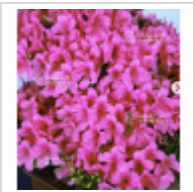

Rhododendron momo chidori 2210231

› Outdoor bonsai trees

ref. 12053

[\[+\] Show on the website](#)

Description

Dimensions:

Height: 480 mm Width: 600 mm Japanese pot from Tokoname, signed, dimensions: 485x365x160 mm

Nebari: 270 mm Trunk: 130/140 mm Variety with small dark pink flowers, Momo Chidori, uncommon in cultivation displays a superb trunk movement.

Currently free from any wire ligature, with only a healing scar at the back.