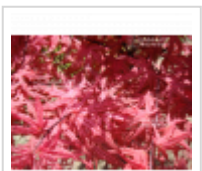

Celebration

› Japanese maples › *Acer palmatum*

ref. 11916

1.5 litres

45,00€

3 litres

55,00€

[\[+\] Show on the website](#)

Description

Dark pink-purple spring foliage with visible veins of the most beautiful effect, during the summer the foliage becomes dark with new bright red shoots and in autumn red-orange color. Large sheet of +- 5/8 cm wide at maturity. 3 liter pot 30 to 40 cm height.

One of the most beautiful varieties of the last 15 years. Unique in its kind for its vigor and robustness, supports full sun.

Technical description

<i>Species</i>	Acer palmatum
<i>Variety</i>	Celebration
<i>Leaf colour</i>	Violet
<i>Leaf shape</i>	Palmated
<i>Adult height</i>	Between 2 and 4 meters
<i>Shape</i>	Natural
<i>Exposure</i>	Sun