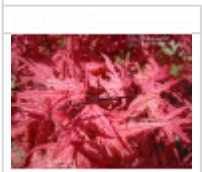

Celebration

› Japanese maples › *Acer palmatum*

ref. 11916

1.5 litres

45,00€

3 litres

55,00€

[\[+\] Show on the website](#)

Description

Dark pink-purple spring foliage with visible veins of the most beautiful effect, during the summer the foliage becomes dark with new bright red shoots and in autumn red-orange color. Large sheet of +- 5/8 cm wide at maturity. 3 liter pot 30 to 40 cm height.

One of the most beautiful varieties of the last 15 years. Unique in its kind for its vigor and robustness, supports full sun.

Technical description

<i>Species</i>	Acer palmatum
<i>Variety</i>	Celebration
<i>Leaf colour</i>	Violet
<i>Leaf shape</i>	Palmated
<i>Adult height</i>	Between 2 and 4 meters
<i>Shape</i>	Natural
<i>Exposure</i>	Sun