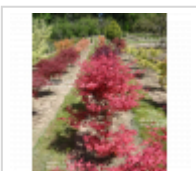

Celebration

› Japanese maples › *Acer palmatum*

ref. 11916

1.5 litres

45,00€

3 litres

55,00€

[[+] Show on the website](#)

Description

Dark pink-purple spring foliage with visible veins of the most beautiful effect, during the summer the foliage becomes dark with new bright red shoots and in autumn red-orange color. Large sheet of +- 5/8 cm wide at maturity. 3 liter pot 30 to 40 cm height.

One of the most beautiful varieties of the last 15 years. Unique in its kind for its vigor and robustness, supports full sun.

Technical description

<i>Species</i>	Acer palmatum
<i>Variety</i>	Celebration
<i>Leaf colour</i>	Violet
<i>Leaf shape</i>	Palmated
<i>Adult height</i>	Between 2 and 4 meters
<i>Shape</i>	Natural
<i>Exposure</i>	Sun