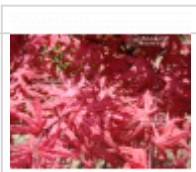

Celebration

› Japanese maples › *Acer palmatum*

ref. 11916

1.5 litres

45,00€

3 litres

55,00€

[[+] Show on the website](#)

Description

Dark pink-purple spring foliage with visible veins of the most beautiful effect, during the summer the foliage becomes dark with new bright red shoots and in autumn red-orange color. Large sheet of +- 5/8 cm wide at maturity. 3 liter pot 30 to 40 cm height.

One of the most beautiful varieties of the last 15 years. Unique in its kind for its vigor and robustness, supports full sun.

Technical description

<i>Species</i>	Acer palmatum
<i>Variety</i>	Celebration
<i>Leaf colour</i>	Violet
<i>Leaf shape</i>	Palmated
<i>Adult height</i>	Between 2 and 4 meters
<i>Shape</i>	Natural
<i>Exposure</i>	Sun