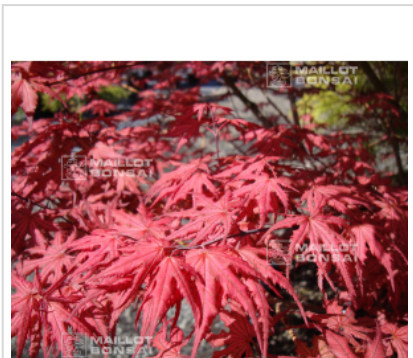

Celebration

› Japanese maples › *Acer palmatum*

ref. 11916

1.5 litres

45,00€

3 litres

55,00€

[\[+\] Show on the website](#)

Description

Dark pink-purple spring foliage with visible veins of the most beautiful effect, during the summer the foliage becomes dark with new bright red shoots and in autumn red-orange color. Large sheet of +- 5/8 cm wide at maturity. 3 liter pot 30 to 40 cm height.

One of the most beautiful varieties of the last 15 years. Unique in its kind for its vigor and robustness, supports full sun.

Technical description

<i>Species</i>	Acer palmatum
<i>Variety</i>	Celebration
<i>Leaf colour</i>	Violet
<i>Leaf shape</i>	Palmated
<i>Adult height</i>	Between 2 and 4 meters
<i>Shape</i>	Natural
<i>Exposure</i>	Sun