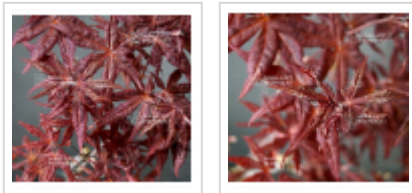

Peve ollie ®

› Japanese maples › *Acer palmatum*

ref. 1190

1.5 litres	26,50€
3 litres	32,00€
4 litres	38,00€
7.5 litres	72,00€

[\[+\] Show on the website](#)

Description

Foliage of spring crimson brightness becoming crimson dark in summer with new brilliant shoots, quick orange red coloration on the fall. Slightly malformed foliage, very dense to the compact port. Ideal for the culture by ferry on terraces and balconies of part his/her/its weak adult height. Variety protected ® under License forbidden multiplication.

Technical description

<i>Species</i>	Acer palmatum
<i>Variety</i>	Peve ollie ®
<i>Leaf colour</i>	Red leaves
<i>Leaf shape</i>	Linear
<i>Adult height</i>	Less than 2 meters
<i>Shape</i>	Natural
<i>Exposure</i>	Sun