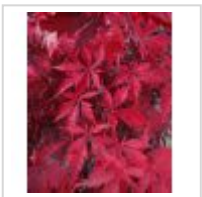

Black lace ®

› Japanese maples › *Acer palmatum*

ref. 1187

1.5 litres	26,50€
3 litres	32,00€
4 litres	38,00€

[\[+\] Show on the website](#)

Description

Foliage of spring crimson brightness becoming crimson dark in summer with new brilliant shoots, quick orange red coloration on the fall. Foliage cut slightly on the side of the limb. Beautiful Dutch obtaining. Variety protected ® under License forbidden multiplication.

Technical description

<i>Species</i>	Acer palmatum
<i>Variety</i>	Black lace ®
<i>Leaf colour</i>	Purple leaves
<i>Leaf shape</i>	Dissectum
<i>Adult height</i>	Less than 2 meters
<i>Shape</i>	Natural
<i>Exposure</i>	Sun