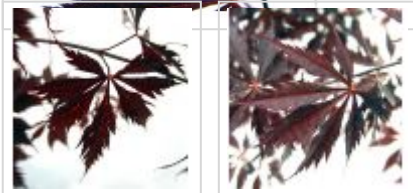

Black lace ®

› Japanese maples › *Acer palmatum*

ref. 1187

1.5 litres	26,50€
3 litres	32,00€
4 litres	38,00€

[\[+\] Show on the website](#)

Description

Foliage of spring crimson brightness becoming crimson dark in summer with new brilliant shoots, quick orange red coloration on the fall. Foliage cut slightly on the side of the limb. Beautiful Dutch obtaining. Variety protected ® under License forbidden multiplication.

Technical description

<i>Species</i>	Acer palmatum
<i>Variety</i>	Black lace ®
<i>Leaf colour</i>	Purple leaves
<i>Leaf shape</i>	Dissectum
<i>Adult height</i>	Less than 2 meters
<i>Shape</i>	Natural
<i>Exposure</i>	Sun