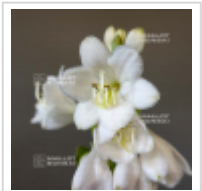

Hosta golden meadows

Hosta golden meadows

ref. 11645

12,00€

[\[+\] Show on the website](#)

Description

Coming from a hybridization of Hosta 'Elegans'.

Medium size hosta.

Dimensions of the plant : about 60 x 110 cm.

Dimensions of the leaves : about 20 x 15 cm.

The leaves are shining yellow coloured in the center with green sides.

White color flowers in June-July.

Big rhizome delivered in a 1 liter plastic pot.