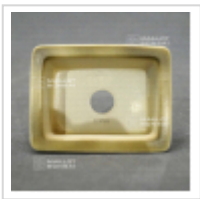

Pot 11496

› Bonsai pots

ref. 11496

12,00€

[\[+\] Show on the website](#)

Description

Outside dimensions : 88*67*35

Inside dimensions : 72*51*30 mm. Porcelain flamed grey-colored enamelled pot with black patterns on the sides.

Quality artisanal manufacturing made of sandstone, that is not frost-sensitive. It was cooked at 1200°C. Japanese pot.