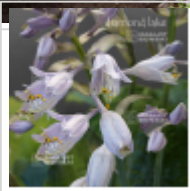

## Hosta diamond lake

*Hosta diamond lake*

ref. 11051

**15,00€**

[\[+\] Show on the website](#)

### Description

Coming from the complex hybridization of Hosta Niagara falls, Hosta Neptune, Hosta Fulda and Hosta Rupifraga.

Big size hosta, uncommon with the quite corrugated sides of the leaves.

Height : about 50/60 cm.

Width : about 90/100 cm.

Dimensions of the leaves : about 15/20 cm long by 10/20 cm large.

Large oval-shaped leaves, intense blue colored, rounded and with particularly corrugated sides.

Blue/purple medium size flowers in small grapes during summer.