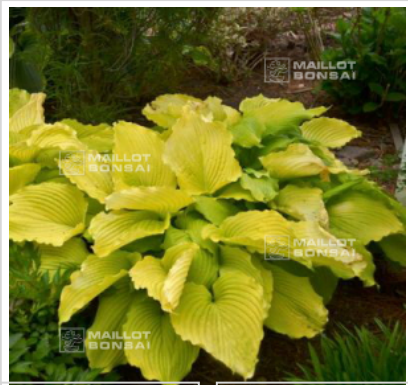

## Hosta coast to coast

*Hosta coast to coast*

ref. 11043

**12,00€**

[\[+\] Show on the website](#)

### Description

Coming from a hybridization of Hosta Manhattan and Hosta Golden gate.

Height : about 70/80 cm.

Width : about 120/150 cm.

Impressing hosta because of the big size of this variety.

Dimensions of the leaves : about 33x25 cm.

The leaves are yellow, heart-shaped, and the sides are corrugated. The leaves turn to golden yellow as the season goes on, much charm.

The flowers have a clear lavender color and appear in summer.

**Big rhizome delivered in a 1 liter plastic pot.**