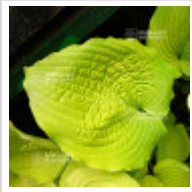

## Hosta coast to coast

*Hosta coast to coast*

ref. 11043

**12,00€**

[\[+\] Show on the website](#)

### Description

Coming from a hybridization of Hosta Manhattan and Hosta Golden gate.

Height : about 70/80 cm.

Width : about 120/150 cm.

Impressing hosta because of the big size of this variety.

Dimensions of the leaves : about 33x25 cm.

The leaves are yellow, heart-shaped, and the sides are corrugated. The leaves turn to golden yellow as the season goes on, much charm.

The flowers have a clear lavender color and appear in summer.

**Big rhizome delivered in a 1 liter plastic pot.**