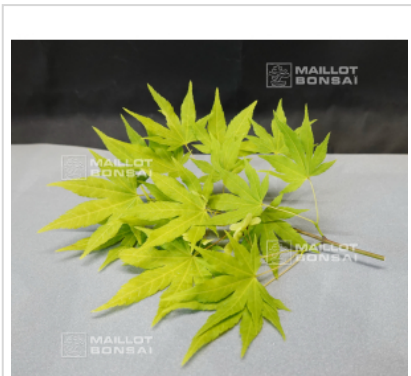

Cascade gold

Acer palmatum

ref. 10964

14 litres	175,00€
4.5 litres	115,00€
5 litres	135,00€

[\[+\] Show on the website](#)

Description

Leaves: golden yellow in spring, turning to tender green in summer and then orange in autumn. Naturally very drooping habit. Often grafted onto a stem to take advantage of its cascading shape. Variety under license prohibited multiplication.

The 5 liter pots on sale measure approximately: on a stem of + - 90 cm a branch width of Ø + -50 to 80 cm a length of the branches of + - 50 to 70 cm of weeping habit. This variety originated from a seedling of ryusei crossed with orange dream.

Prefer a location in the shade or semi-shade.

Technical description

<i>Species</i>	Japanese Maples
<i>Variety</i>	Acer palmatum
<i>Leaf colour</i>	Yellow leaves
<i>Leaf shape</i>	Palmated
<i>Adult height</i>	Less than 2 meters
<i>Shape</i>	Other
<i>Exposure</i>	Partial shade