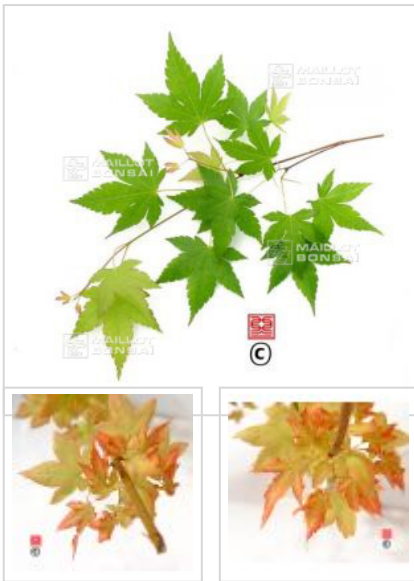

Uta fuku

› Japanese maples › *Acer palmatum*

ref. 1072

1.5 litres	26,50€
3 litres	32,00€
4 litres	38,00€

[\[+\] Show on the website](#)

Description

Leaves: greenish yellow in spring, dark green in summer and fiery red in autumn.

Technical description

<i>Species</i>	Acer palmatum
<i>Variety</i>	Uta fuku
<i>Leaf colour</i>	Green leaves
<i>Leaf shape</i>	Palmated
<i>Adult height</i>	Between 2 and 4 meters
<i>Shape</i>	Compact
<i>Exposure</i>	Sun