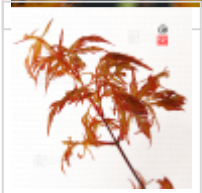

Hanezu hageromo

Acer palmatum hanezu hageromo

ref. 10360

1.5 litres

35,00€

3 litres

55,00€

[\[+\] Show on the website](#)

Description

Foliage bright orange lacinié with young shoots summery orange and older leaves green, in orange fall. Identical leaf has the variety hageromo but in bright orange coloration.

Splendid with her its color hues and its branches erected, good growth rare in trade homogéne in culture for amateur.

Introduced from japan by Guy Maillot

Technical description

<i>Species</i>	Japanese Maples
<i>Variety</i>	Acer palmatum hanezu hageromo
<i>Leaf colour</i>	Orange leaves
<i>Leaf shape</i>	Dissectum
<i>Adult height</i>	Less than 2 meters
<i>Shape</i>	Natural
<i>Exposure</i>	Sun